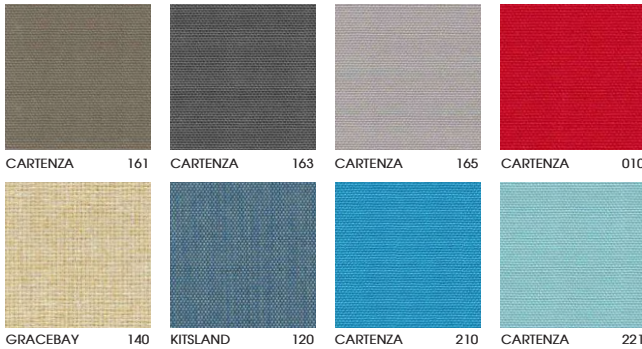

A. Matelas Transats : 100% mousse

B. Fauteuils & Canapés (assises et dossiers) : Mix Mousse & Dakron

C. Coussins : 100% Dakron

TOILE SUN & WATERPROOF

3 MARQUES DE TOILE

A. HANOMAN

Best Sellers

B. sunproof

Best Sellers

C. sunbrella™

Best Sellers

PROPRIÉTÉS

	HANOMAN Indonésie	sunproof Indonésie	sunbrella™ USA	HANOMAN + sunproof
MATERIAL	Polyester	Polyester	Acrylic	Polyester
WATERPROOF	★★★	★★	★★★★	★★★★★
SUNPROOF & COLOUR FASTNESS	★	★★★★★	★★★★★	★★★★★
SOFTNESS	★	★★★★	★★★★	★★★★
EASY MAINTENANCE	★★	★★★★	★★★★	★★★★
COLOUR & TEXTURE CHOICE	★★	★★★★★	★★★★★	★★★★★
PRICE	★	★★	★★★★★	★★★★