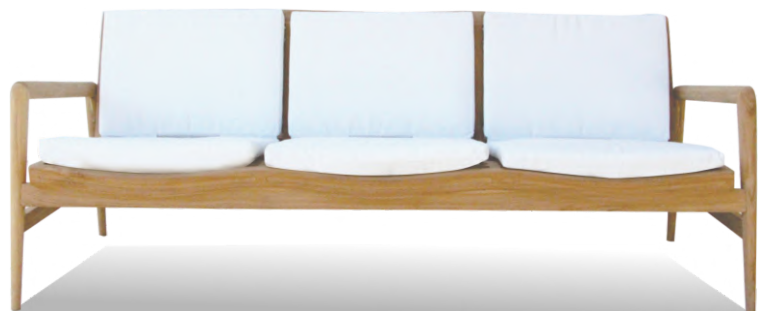

HANOMAN C06

(120x60x45cm)

690€

Sofa 2 Seats (130/120x60x40/75cm)

1350€

Sofa 3 Seats (188/178x60x40/75cm)

1890€

DELTA